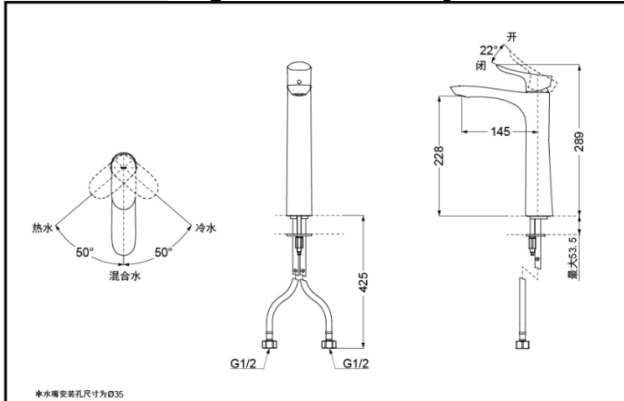

TLG01308B Single-Lever Lavatory Faucet

*TOTO(CHINA) CO.,LTD. All rights reserved.

TOTO(CHINA) CO.,LTD. www.toto.com.cn

Others

Series : GO