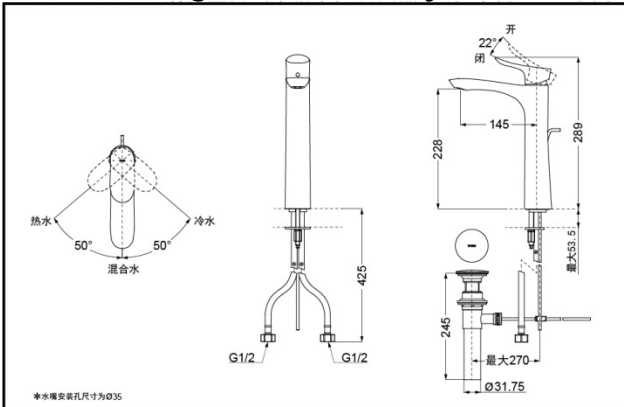

TLG01307B  
(W/ pop-up waste)

TLG01308B  
(W/O pop-up waste)

TLG01307B  
TLG01308B

Comfort  
Glide

Reduce The  
Water  
Technology

### SPECIFICS

**Water Inlet Requirement :**  
0.05MPa(Dynamic Pressure)~1.0MPa(Static Pressure)  
**Water Efficiency :** Grade1  
**Spout :** Bubbler equipped

#### TLG01307B Single-Lever Lavatory Faucet

\*TOTO(CHINA) CO.,LTD. All rights reserved.